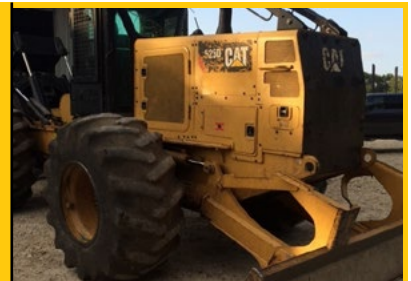

2016 CAT 525D

$68,000

Stk# LTP00371
6,970 Hours