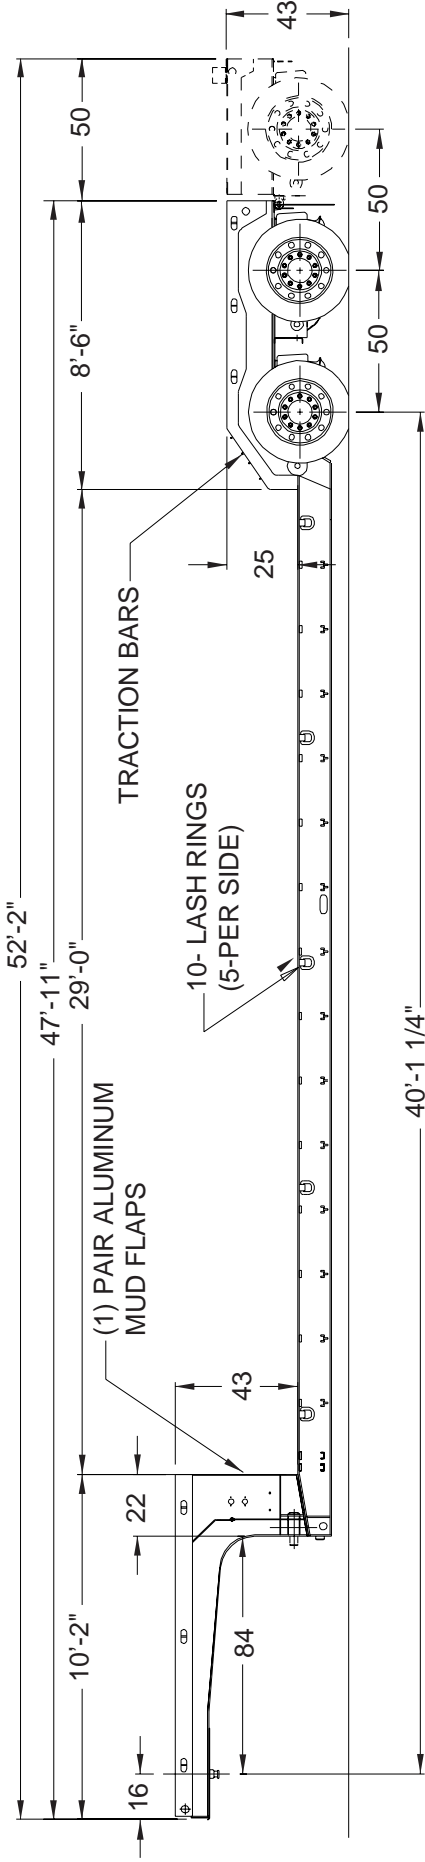

Etnyre MRG

Mechanical Removable Gooseneck

Light Weight - Low Deck Height

- Hydraulic Neck Option
- Capacity: 25 – 55 tons
- Custom Deck Lengths
- Custom Widths 8' to 10'
- Custom 5th Wheel Height
- Custom Swing Clearance
- Additional Axles Available
- Steel and Aluminum (Pull Out) Outriggers
- Swing Out/Removable Outriggers
- Extra Clearance Lights
- Custom Decking
- Custom Crossmember Spacing
- Custom Axle Spacing
- Stake Pockets
- Rub Rails
- Strap Winches

Optional Equipment Shown

Built for your special needs

Etnyre MRG

Mechanical Removable Gooseneck

DRAWING IS FOR ILLUSTRATIVE PURPOSES ONLY.
 ALL WEIGHTS AND DIMENSIONS ARE APPROXIMATE.
 TRAILER IS SHOWN IN FULLY LOADED CONDITION.
 PLATFORM HEIGHTS WILL INCREASE IF LOADED LESS
 THAN FULL CAPACITY.

MRG35TD

ALL DIMENSIONS IN INCHES

Trailer weights and dimensions are variable.
 Optional equipment shown.

E. D. ETNYRE & CO.
 1333 S. Daysville Road
 Oregon, Illinois 61061
 Phone: 815/732-2116
 email: sales@etnyre.com
 www.etnyre.com