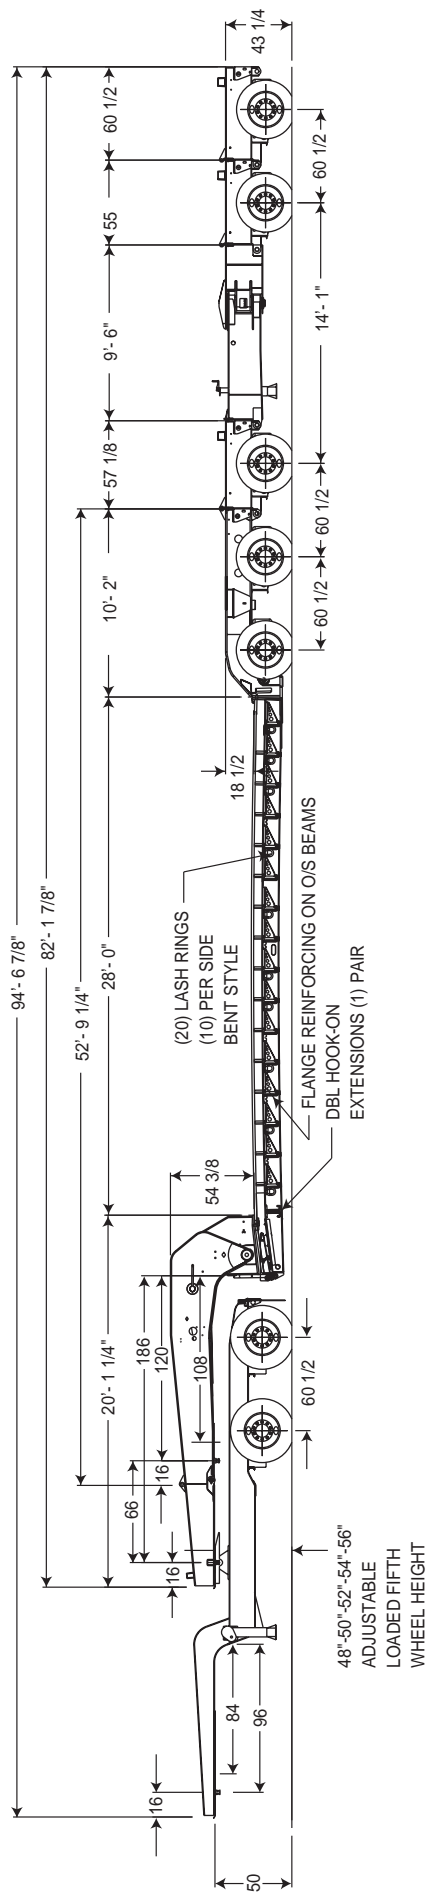

# Etnyre Blackhawk 65/70 Modular East Coast Style Trailer

**Capacity: 65 tons in 16' 2+3+2 Configuration**  
**70 tons 5 Close Coupled Axles No Gooseneck Extension**

- All Decks Available (Flat Floor, Drop Side, and Beam).
- Up to 30' Deck Length Available.
- Deck Extensions up to 10' in Length.
- Can Purchase as Seperate Pieces.
- 60" Axle Spacing

• Trailer Configuration:

Tandem	00
Tridem	000
Four Close	0000
Five Close	00000
2+1	00-0
2+2	00-00
3+1	000-0
3+2	000-00

Tandem Tractor 1+2+2+3+2 0-00-00-000-00 10 Axle

(Optional Equipment Shown)

# Etnyre Blackhawk 65/70 Modular East Coast Style Trailer

Drawing is for illustrative purposes only. All weights and dimensions are approximate. Trailer is shown in fully loaded condition. Platform heights will increase if loaded less than full capacity.