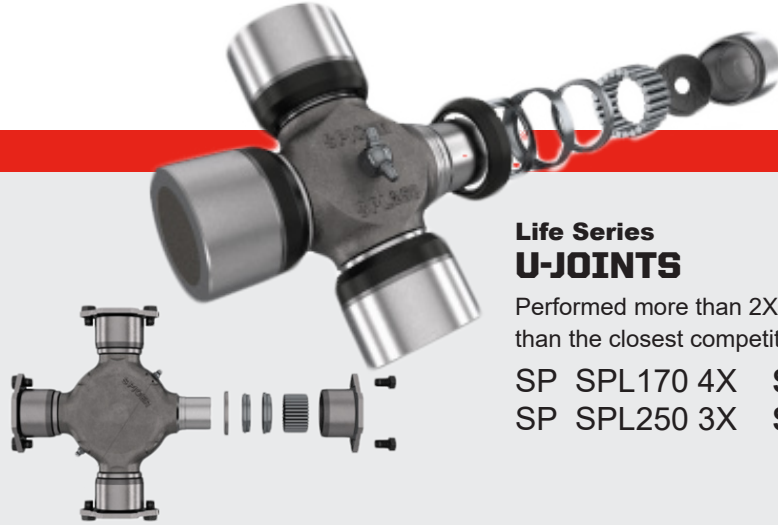

SPICER & EATON PARTS SALE

VALID 3-1-2020 THROUGH 3-31-2020

SPICER®

U JOINTS

SP 5 279X	\$45 ⁹⁹
SP 5 280X	\$39 ⁹⁹
SP 5 281X	\$69 ⁹⁹
SP 5 675X	\$45 ⁹⁹
SP 5 676X	\$84 ⁹⁹
SP 5 677X	\$57 ⁹⁹

Life Series U-JOINTS

Performed more than 2X better than the closest competitor!

SP SPL170 4X	\$83 ⁹⁹
SP SPL250 3X	\$123 ⁹⁹

EATON

CLUTCHES

SP 108391 74MO	\$469 ⁹⁹
SP 108935 82MO	\$499 ⁹⁹
SP 121000 1	\$1,299 ⁹⁹
SP 122002 35A	\$1,874 ⁹⁹

TRUCK BUCKS

\$40 OFF

w/ Truck Bucks

SP 308925 20	\$779 ⁹⁹
SP 308925 25	\$859 ⁹⁹
SP 308925 82	\$669 ⁹⁹
SP 309701 82	\$759 ⁹⁹

CLUTCH INSTALLATION KIT

Eaton Clutch Installation Kit has all the parts and instructions you need for longer clutch life, smoother shifts and less wear on your transmission.

FUL K3600	\$189 ⁹⁹
-----------	---------------------