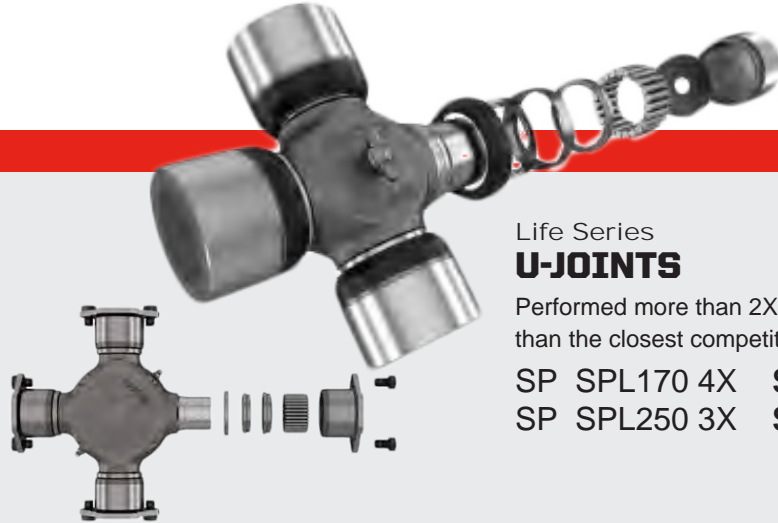

SPICER & EATON PARTS SALE

VALID 3-1-2020 THROUGH 3-31-2020

SPICER®

U JOINTS

SP 5 279X	\$45 ⁹⁹
SP 5 280X	\$39 ⁹⁹
SP 5 281X	\$69 ⁹⁹
SP 5 675X	\$45 ⁹⁹
SP 5 676X	\$84 ⁹⁹
SP 5 677X	\$57 ⁹⁹

Life Series U-JOINTS

Performed more than 2X better than the closest competitor!

SP SPL170 4X	\$83 ⁹⁹
SP SPL250 3X	\$123 ⁹⁹

EAT•N

CLUTCHES

SP 108391 74MO	\$469 ⁹⁹
SP 108935 82MO	\$499 ⁹⁹
SP 121000 1	\$1,299 ⁹⁹
SP 122002 35A	\$1,874 ⁹⁹

TB TRUCK BUCKS

\$40 OFF
w/ Truck Bucks

SP 308925 20	\$779 ⁹⁹
SP 308925 25	\$859 ⁹⁹
SP 308925 82	\$669 ⁹⁹
SP 309701 82	\$759 ⁹⁹

CLUTCH INSTALLATION KIT

Eaton Clutch Installation Kit has all the parts and instructions you need for longer clutch life, smoother shifts and less wear on your transmission.

FUL K3600	\$189 ⁹⁹
-----------	---------------------